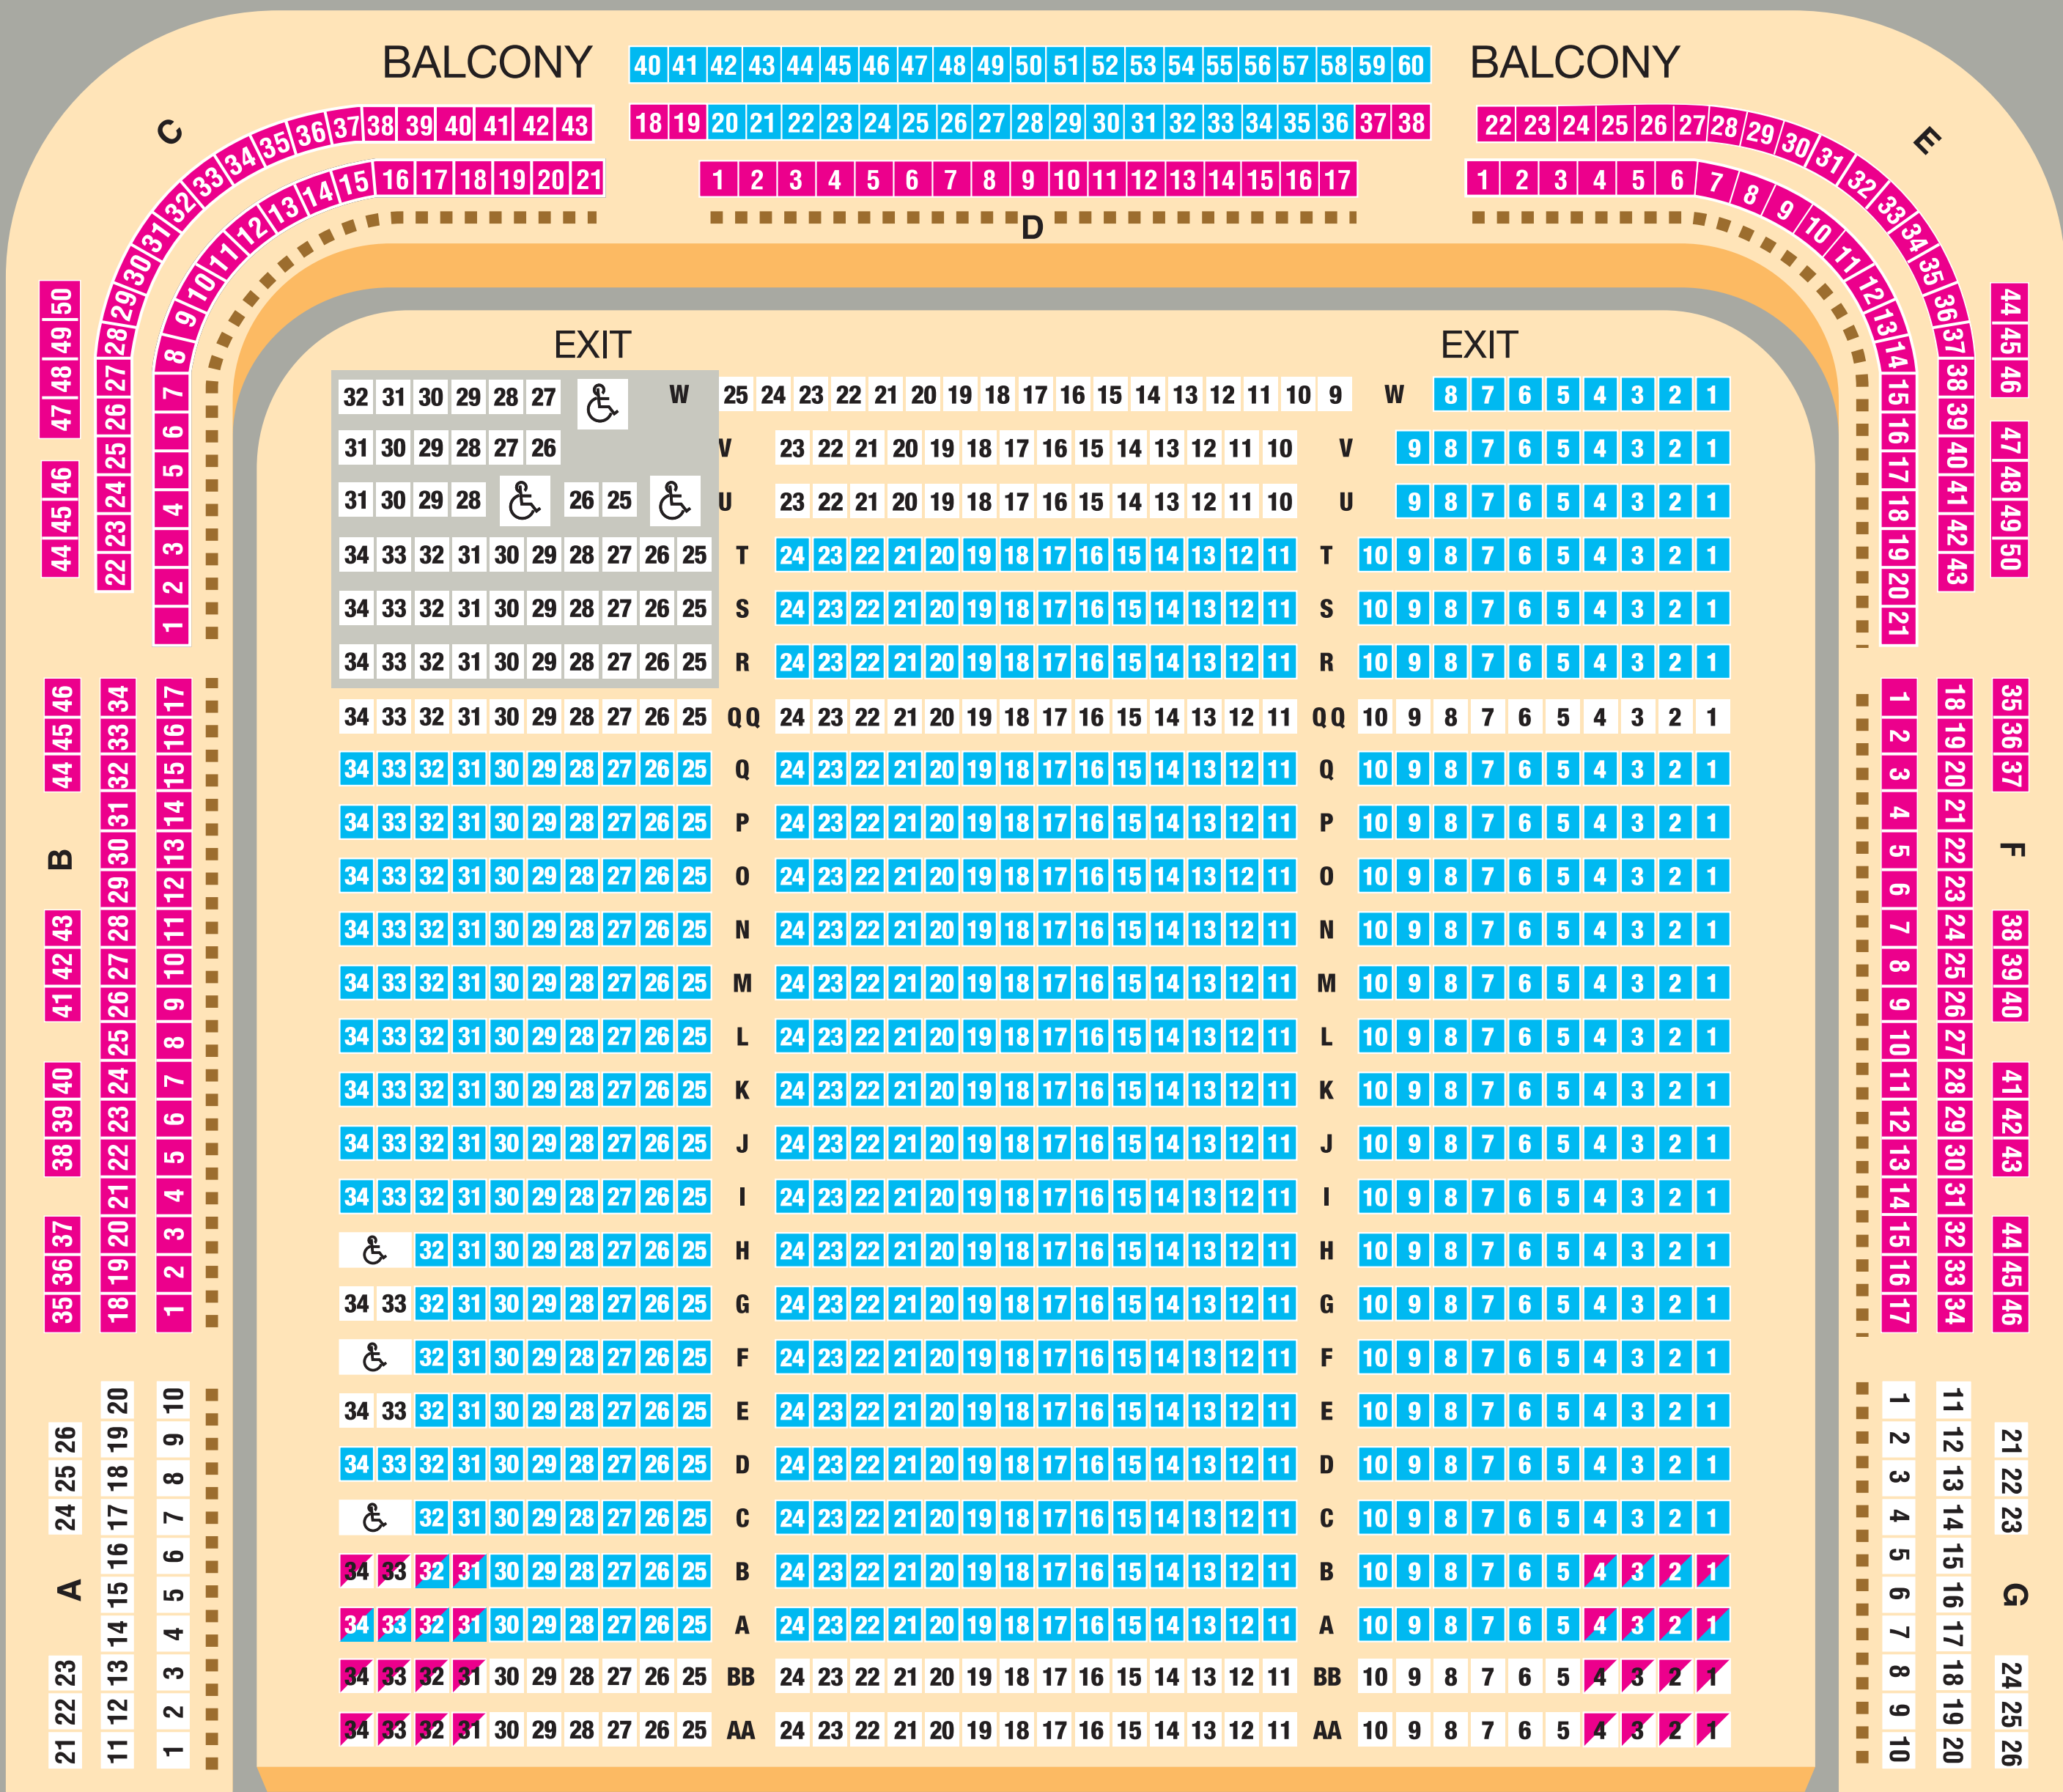

POSSIBLE RESTRICTED VIEW
 

 POSSIBLE RESTRICTED LEG ROOM
 

 SELECTED SHOWS

WHEELCHAIRS
 

 WHEELCHAIR PLATFORM AT CERTAIN EVENTS

MAIN FLOOR

STAGE