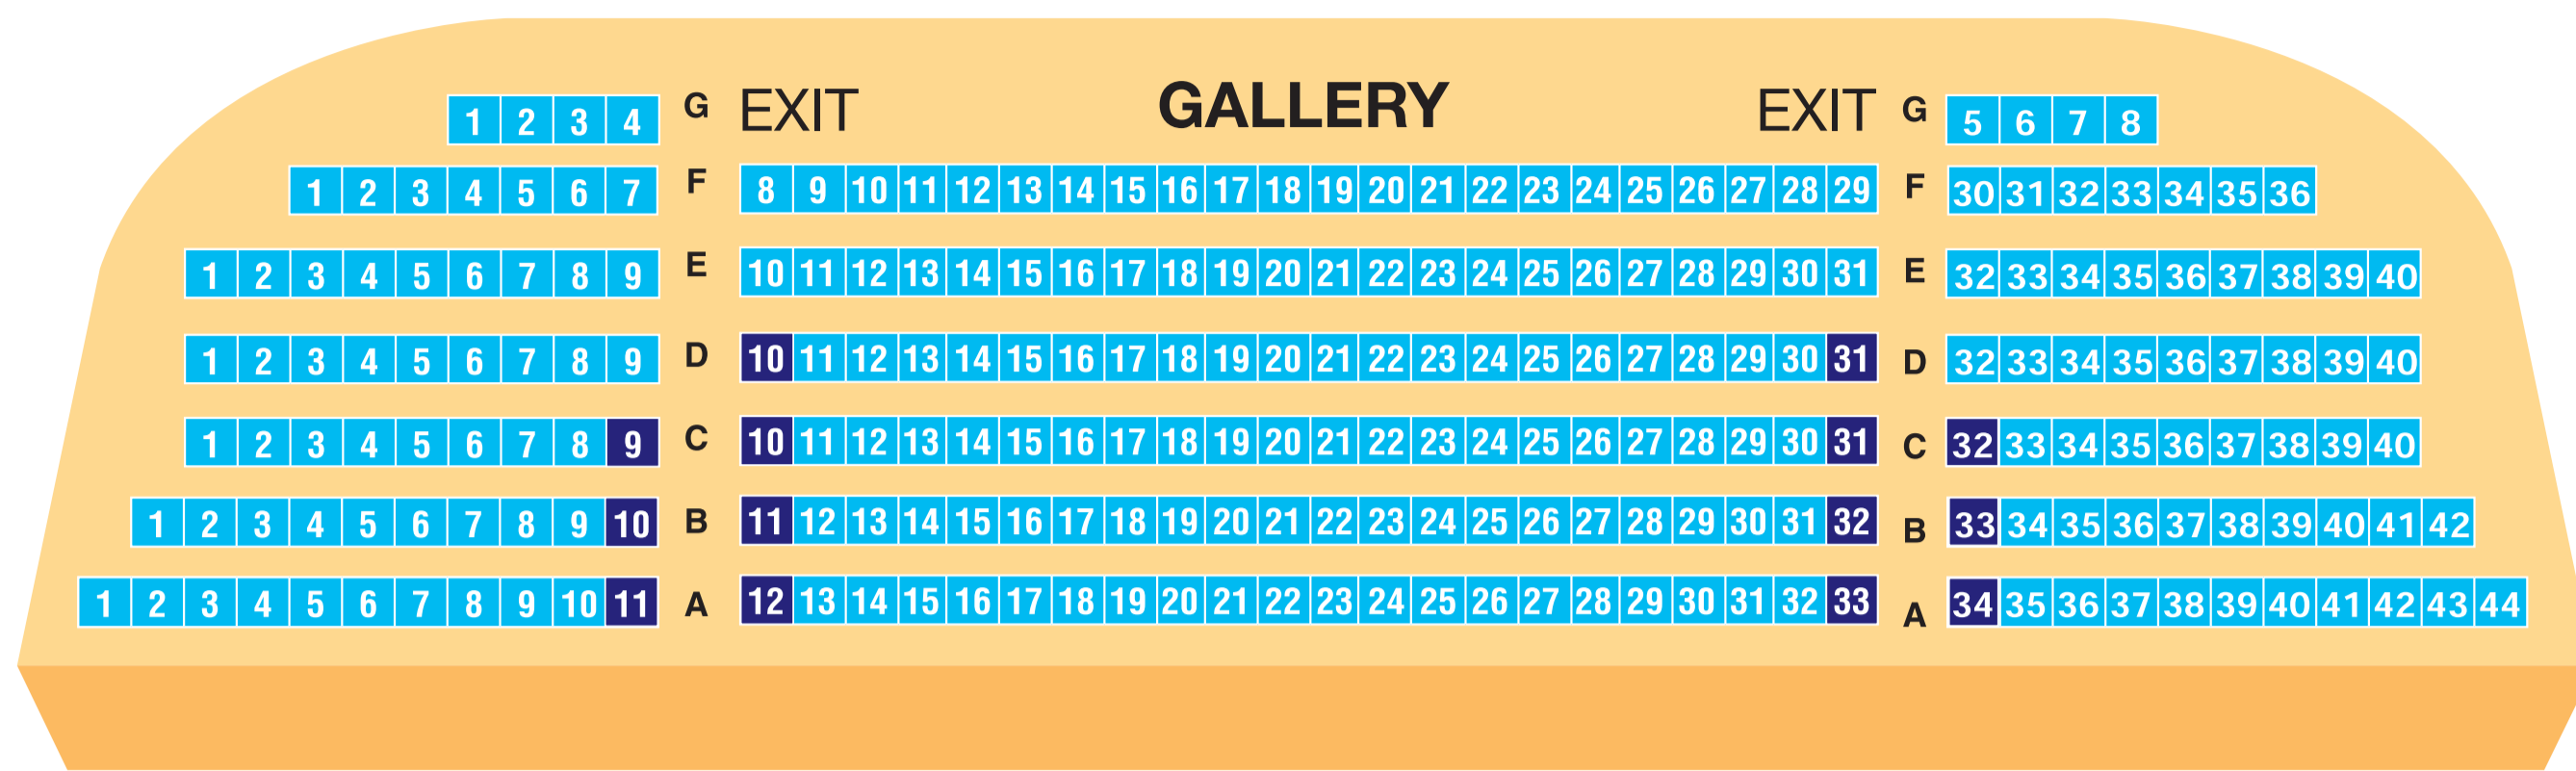

RESTRICTED VIEW

RESTRICTED LEG ROOM

SPECIAL SHOWS

WHEEL CHAIRS

MAIN FLOOR

STAGE